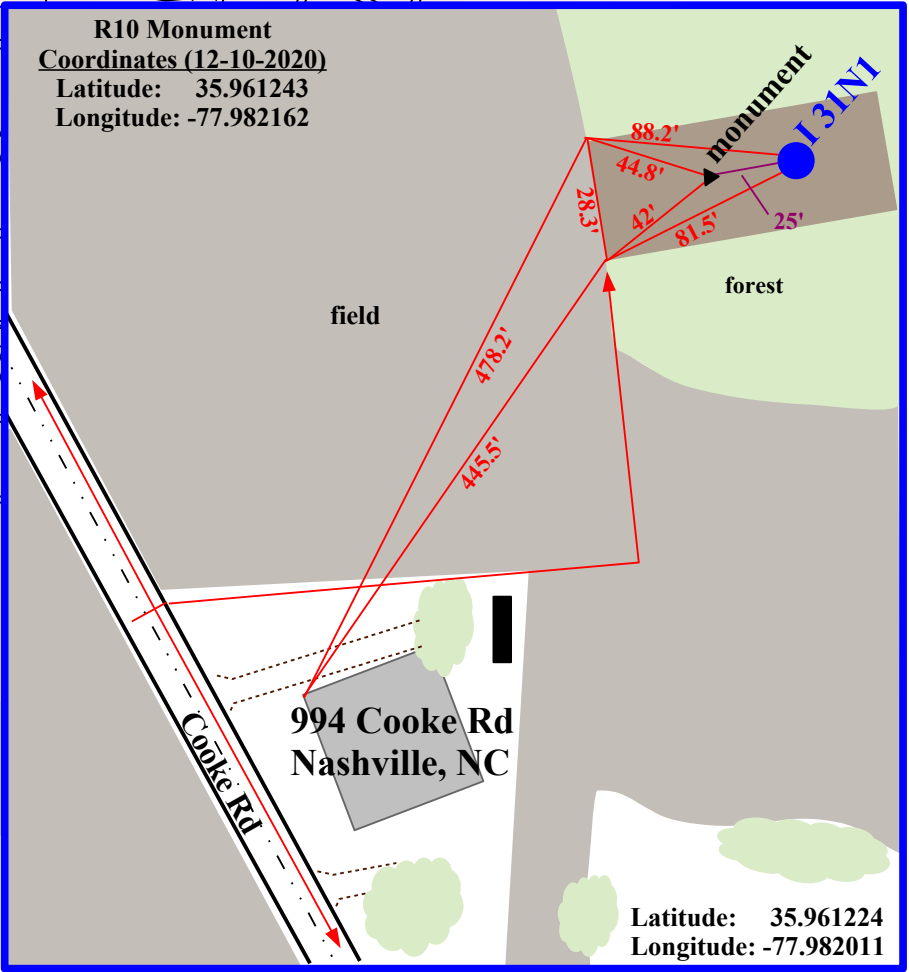

Site Map
North Carolina
Monitoring Well Network
Nashville Well No. 8, I 31N1
Nashville, Nash County, NC

NOTE: This map is for informational purposes only. It does not authorize any party to enter onto any lands depicted herein.

500 ft